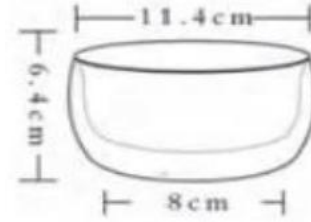

MODEL NO.C-SEO2
CAPACITY:300ml