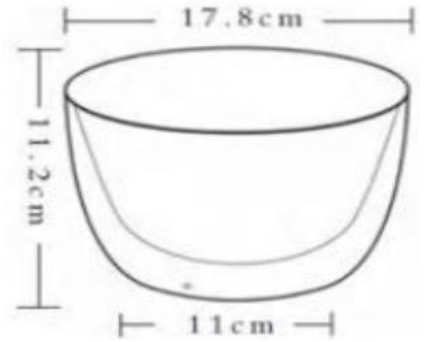

# GLASS BOWL

MODEL NO.C-SEO1  
CAPACITY:450ml

MODEL NO.C-SEO2  
CAPACITY:300ml

MODEL NO.C-SEO3  
CAPACITY:350ml

H7.8cm+

MODEL NO.C-SEO4  
CAPACITY:500ml

+9.5cm+

MODEL NO.C-SEO5  
CAPACITY:500ml