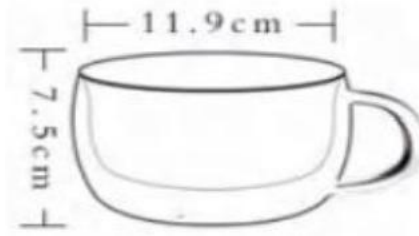

# GLASS BOWL

MODEL NO.C-SEO1  
CAPACITY:450ml

MODEL NO.C-SEO2  
CAPACITY:300ml

MODEL NO.C-SEO3  
CAPACITY:350ml

H7.8cm+

MODEL NO.C-SEO4  
CAPACITY:500ml

+9.5cm+

MODEL NO.C-SEO5  
CAPACITY:500ml